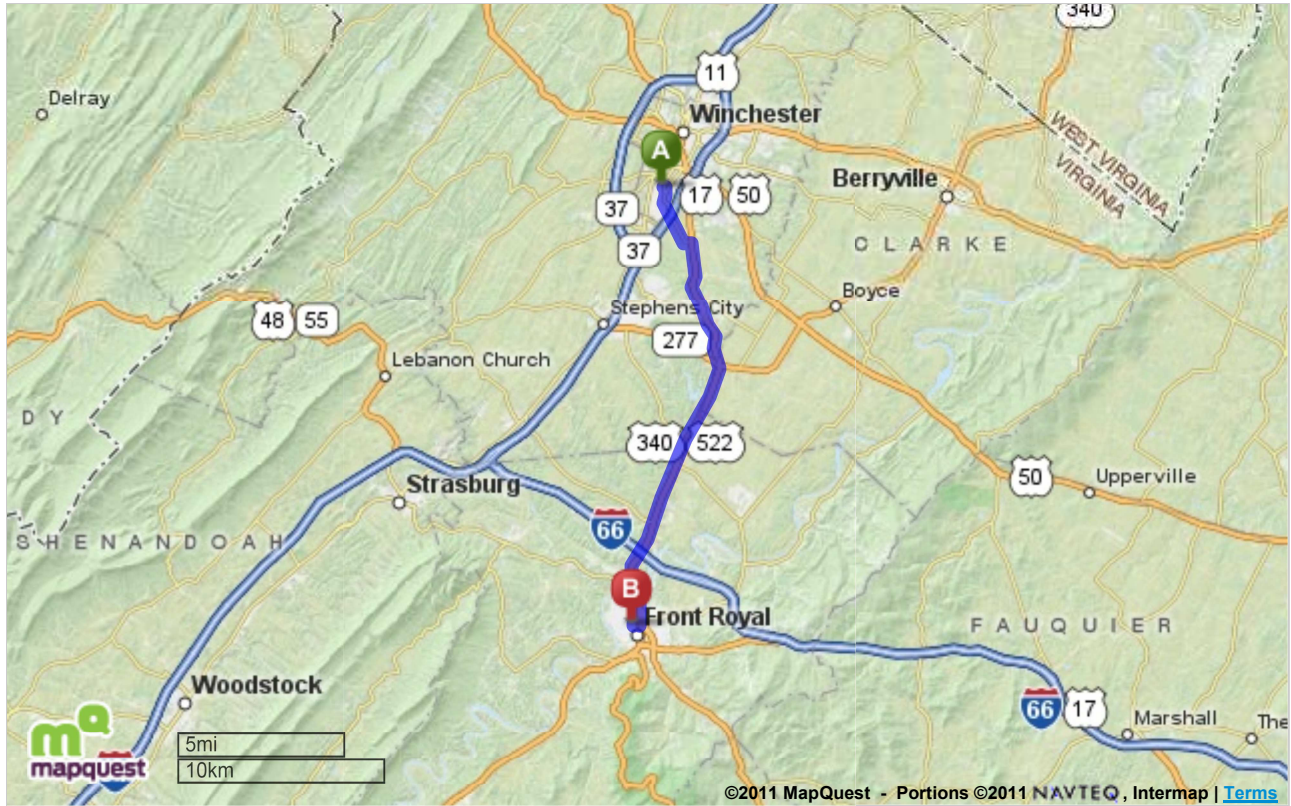

**Trip to:**  
 200 Academy Dr  
 Front Royal, VA 22630-2601  
**18.54 miles**  
**30 minutes**

Notes

Randolph Macon Academy

	<b>2400 Roosevelt Blvd</b> Winchester, VA 22601-3628	<b>Miles Per Section</b>	<b>Miles Driven</b>
	1. Start out going <b>east</b> on <b>Roosevelt Blvd</b> toward <b>Papermill Rd.</b>	<b>Go 0.05 Mi</b>	0.05 mi
	2. Turn <b>right</b> onto <b>Papermill Rd.</b>	<b>Go 0.3 Mi</b>	0.4 mi
	3. Turn <b>right</b> onto <b>S Pleasant Valley Rd.</b> <i>S Pleasant Valley Rd is just past Tevis St Bed Bath &amp; Beyond is on the corner If you reach the end of E Tevis St you've gone about 0.1 miles too far</i>	<b>Go 0.3 Mi</b>	0.7 mi
	4. Turn <b>slight left</b> onto <b>Papermill Rd.</b>	<b>Go 2.0 Mi</b>	2.7 mi
	5. Turn <b>right</b> onto <b>Front Royal Pike / US-522 S.</b> Continue to follow <b>US-522 S.</b>	<b>Go 14.4 Mi</b>	17.1 mi
	6. Turn <b>left</b> onto <b>US-340 E / US-522 E / W 14th St / VA-55 E.</b> Continue to follow <b>US-340 E / VA-55 E.</b> <i>US-340 E is just past W 15th St Bb&amp;t is on the corner If you are on N Shenandoah Ave and reach W 13th St you've gone a little too far</i>	<b>Go 1.1 Mi</b>	18.2 mi
	7. Turn <b>right</b> onto <b>Academy Dr.</b> <i>Academy Dr is just past Chester St If you reach E 2nd St you've gone about 0.1 miles too far</i>	<b>Go 0.3 Mi</b>	18.4 mi
	8. Turn <b>sharp left</b> to stay on <b>Academy Dr.</b> <i>Academy Dr is 0.1 miles past Villa Ave</i>	<b>Go 0.1 Mi</b>	18.5 mi
	9. <b>200 ACADEMY DR</b> is on the <b>left.</b> <i>If you reach W 1st St you've gone a little too far</i>		18.5 mi
	<b>200 Academy Dr</b> Front Royal, VA 22630-2601	<b>18.5 mi</b>	<b>18.5 mi</b>

Total Travel Estimate: **18.54 miles - about 30 minutes**

©2011 MapQuest, Inc. Use of directions and maps is subject to the MapQuest Terms of Use. We make no guarantee of the accuracy of their content, road conditions or route usability. You assume all risk of use. [View Terms of Use](#)