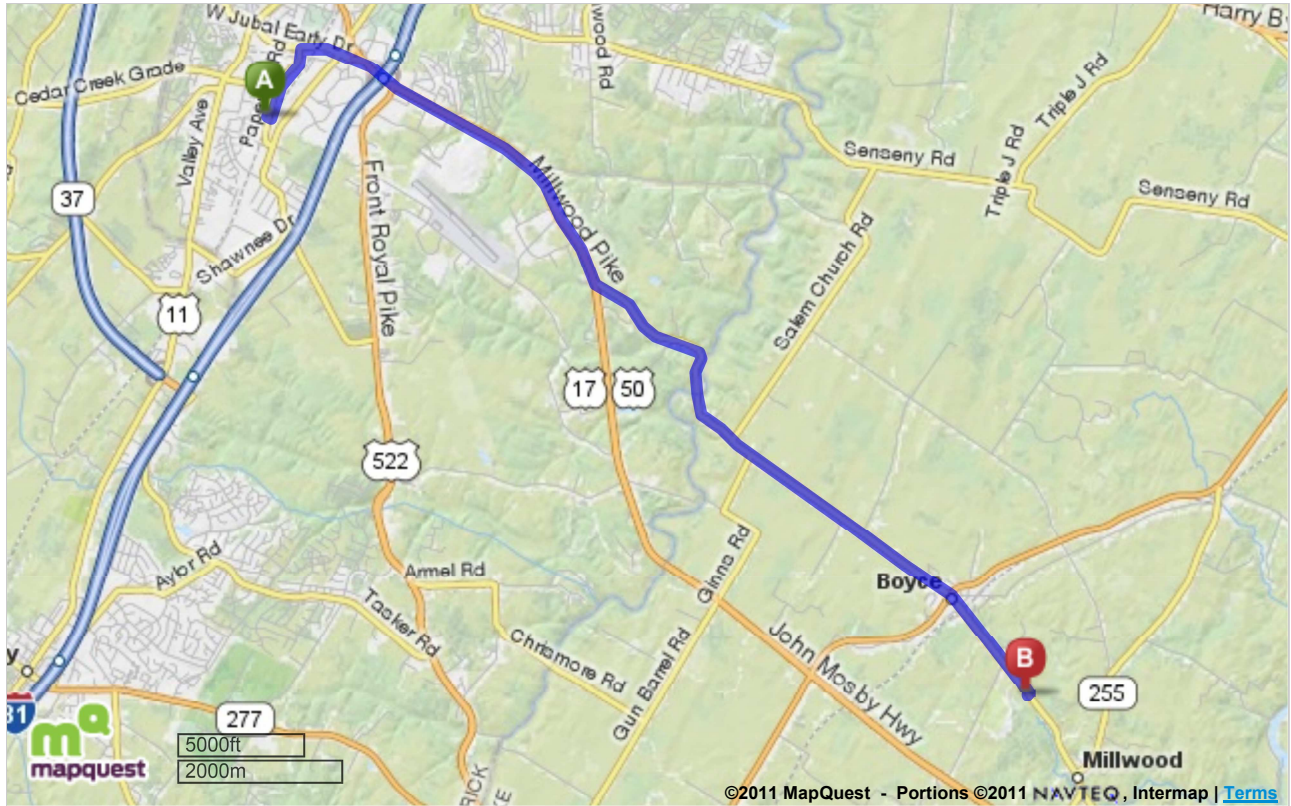

Trip to:
 49 Powhatan Ln
 Boyce, VA 22620-2207
10.26 miles
19 minutes

Notes

Powhatan School

	2400 Roosevelt Blvd Winchester, VA 22601-3628	Miles Per Section	Miles Driven
	1. Start out going east on Roosevelt Blvd toward Papermill Rd.	Go 0.05 Mi	0.05 mi
	2. Turn left onto Papermill Rd.	Go 0.3 Mi	0.3 mi
	3. Papermill Rd becomes S Loudoun St.	Go 0.4 Mi	0.8 mi
	4. Turn right onto E Jubal Early Dr. <i>E Jubal Early Dr is just past Featherbed Ln If you reach Glaize Ave you've gone a little too far</i>	Go 0.7 Mi	1.4 mi
	5. E Jubal Early Dr becomes US-50 E / US-17 S.	Go 3.0 Mi	4.4 mi
	6. Turn left onto Carper's Valley Rd. <i>Carper's Valley Rd is 0.4 miles past Independence Dr If you are on US-50 E and reach Waterloo Ct you've gone about 0.3 miles too far</i>	Go 1.6 Mi	6.1 mi
	7. Carper's Valley Rd becomes Old Winchester Rd.	Go 2.5 Mi	8.6 mi
	8. Old Winchester Rd becomes W Main St.	Go 0.9 Mi	9.4 mi
	9. W Main St becomes Millwood Rd.	Go 0.8 Mi	10.2 mi
	10. Turn right onto Powhatan Ln. <i>Powhatan Ln is 0.3 miles past Country Club Ln Powhatan School is on the right If you reach Bishop Meade Rd you've gone about 0.8 miles too far</i>	Go 0.02 Mi	10.3 mi

11. 49 POWHATAN LN is on the **right**.
If you reach the end of Powhatan Ln you've gone a little too far

10.3 mi

49 Powhatan Ln
Boyce, VA 22620-2207

10.3 mi

10.3 mi

Total Travel Estimate: **10.26 miles - about 19 minutes**